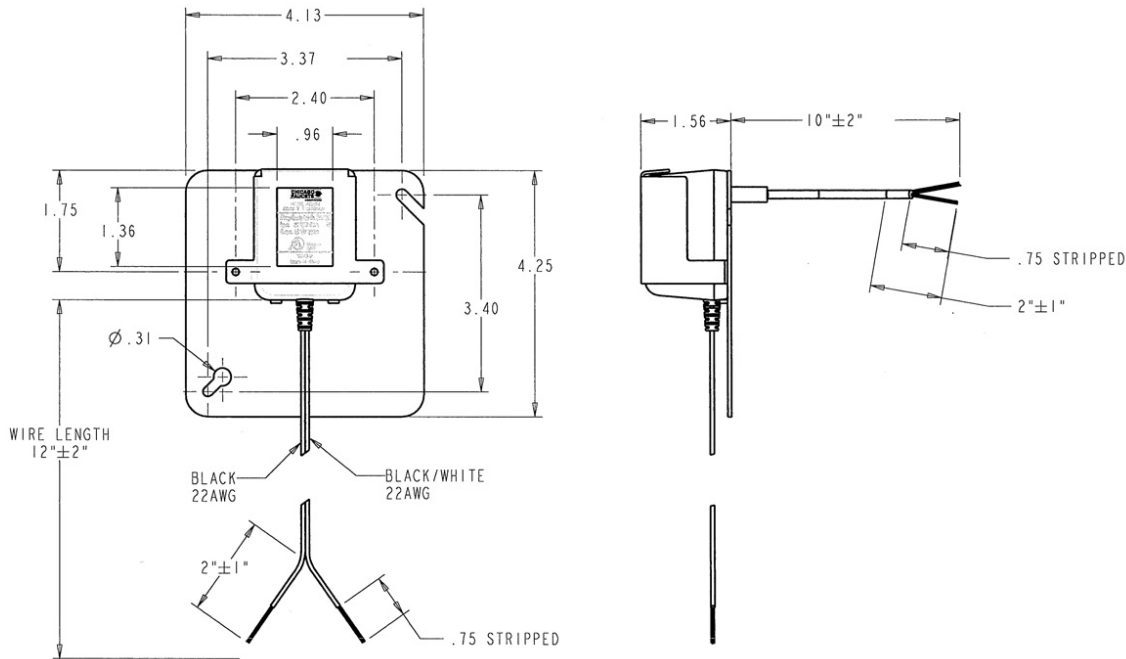

Contractor \_\_\_\_\_

Submitted as Shown       Submitted with Variations

Date \_\_\_\_\_

2100 South Clearwater Drive  
Des Plaines, IL  
P: 847/803-5000  
F: 847/803-5454  
Technical: 800/TEC-TRUE  
www.chicagofaucets.com

**Architect/Engineer Specification**

Chicago Faucets No. 240.631.00.1, Hard-wire Transformer, multi-use. Class 2A Transformer. Hard-wired with standard 4" mounting plate. Input voltage 120VAC 60Hz. Output voltage 12VAC. Output current 300mA. Short Circuit (Thermal Cutout) Protection. Multi-use, up to 8 faucets.